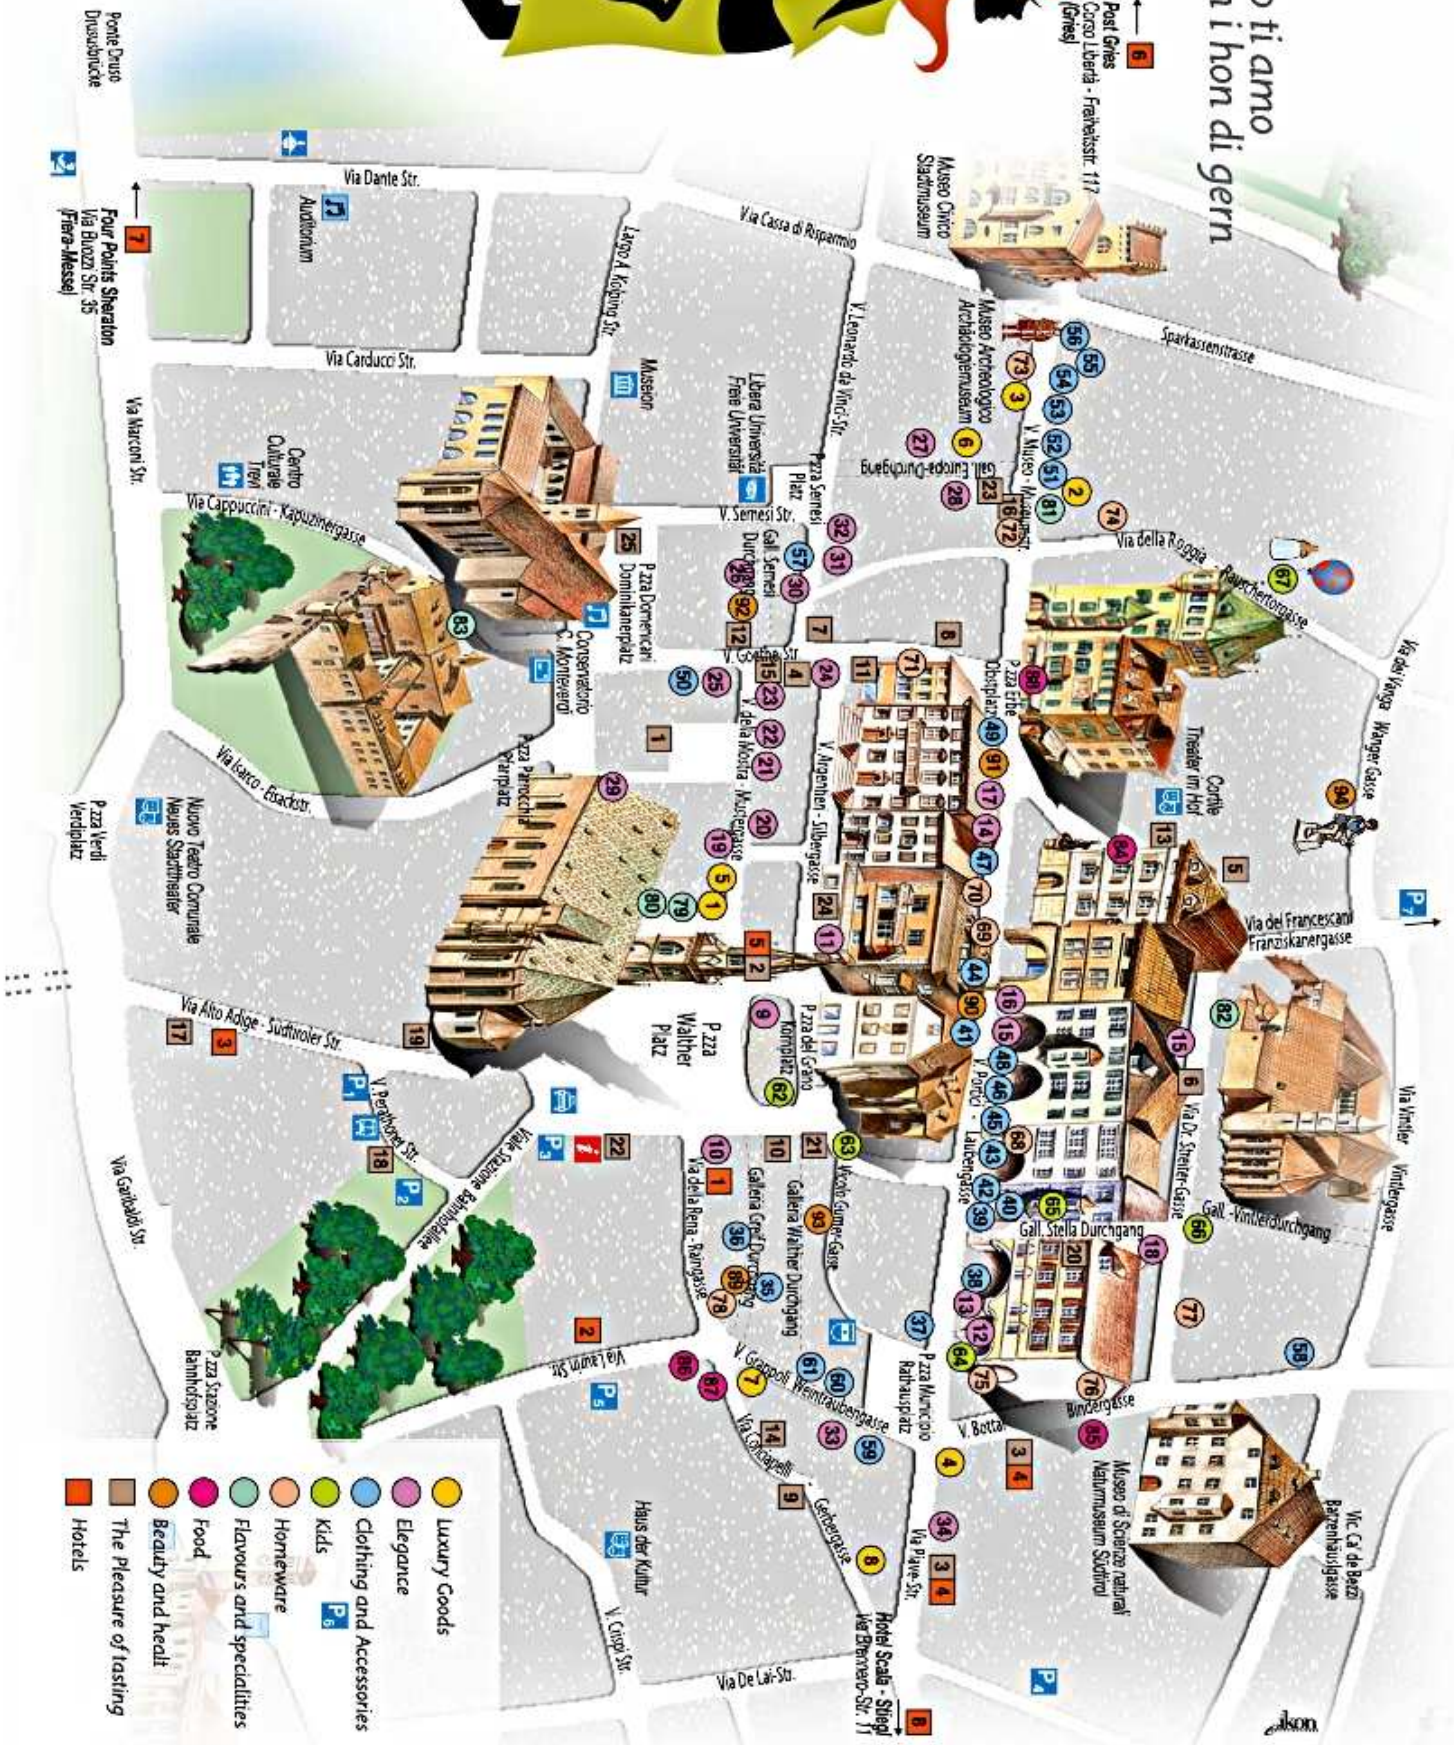

- Luxury Goods
- Elegance
- Clothing and Accessories
- Kids
- Homeeware
- Flavours and specialties
- Food
- Beauty and health
- The Pleasure of tasting
- Hotels